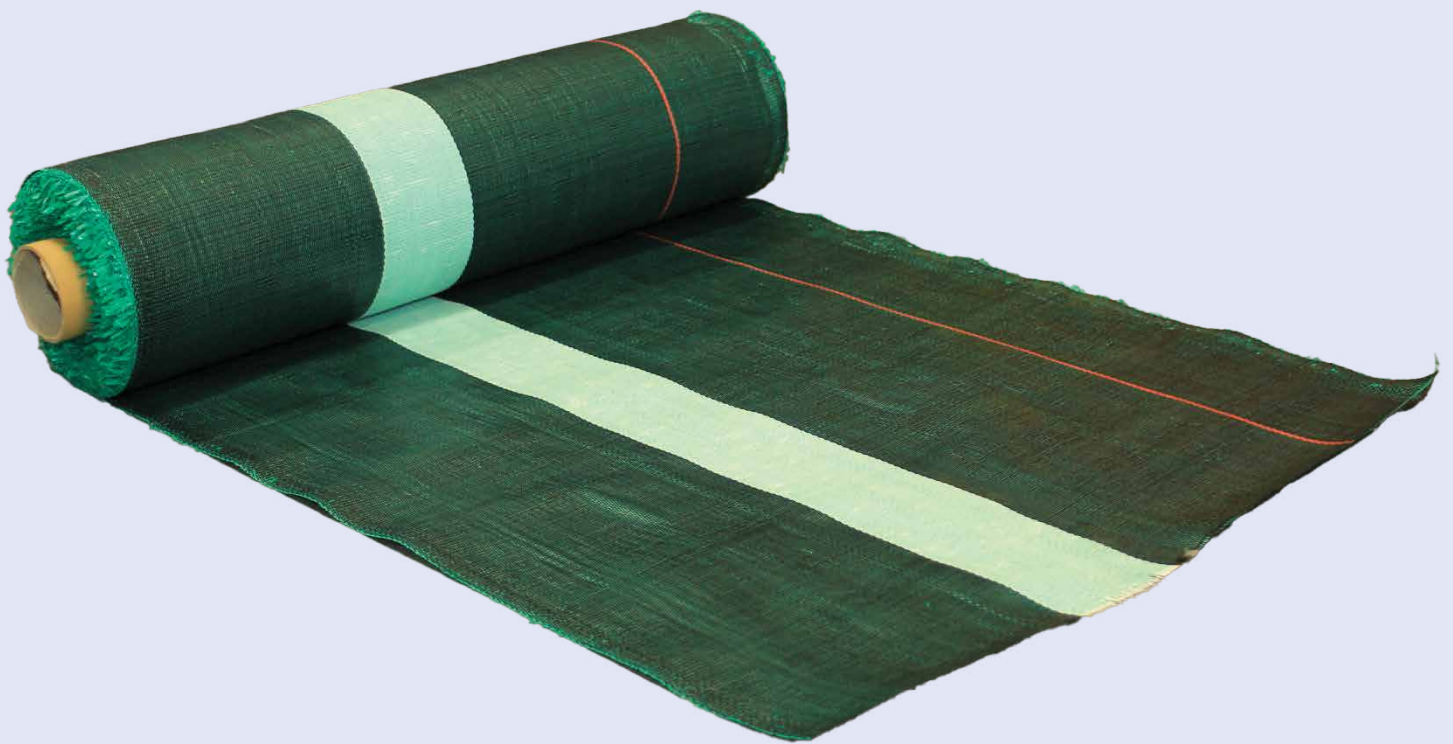

SILTmasta SF5000

Premium Sediment / Silt Fence

SILTmasta SF5000

Overview

SILTmasta premium sediment silt fence 750mm x 100m. Premium SF5000 Silt Fence is a special, high quality, permeable, technical filter fabric that can be installed as an entrenched vertical barrier fence and is designed to intercept and detain runoff, trapping harmful silt through settlement and filtration before it leaves the site. The material consists of polypropylene tape yarn, ideal for long term applications.

Description

SILTmasta Sedi Fence is designed for protection of natural surrounding areas during the course of earthworks and construction activities for a variety of civil engineering and domestic projects. Sensitive aquatic margins require protection from sediment run-off which can contaminate water-bodies due to nutrient overload.

SILTmasta SediFence is used to prevent such contamination by flanking exposed soils or bordering entire construction sites.

Premium SF5000 silt fence is a special, high quality, permeable, technical filter fabric that can be installed as an entrenched barrier fence, and is designed to intercept and detain runoff, trapping harmful silt through settlement and filtration before it leaves the site.

- Roll Width 750mm
- Roll Length 100m
- Weight: approximately 7.85kg per roll
- Pallet Qty: 62 rolls

Did you know that soil erosion, sediment and litter from construction sites can be major sources of storm water pollution and can cause significant harm to the environment. Anyone on a building site who does not comply with sediment control regulations can be prosecuted or issued with on-the-spot fines.